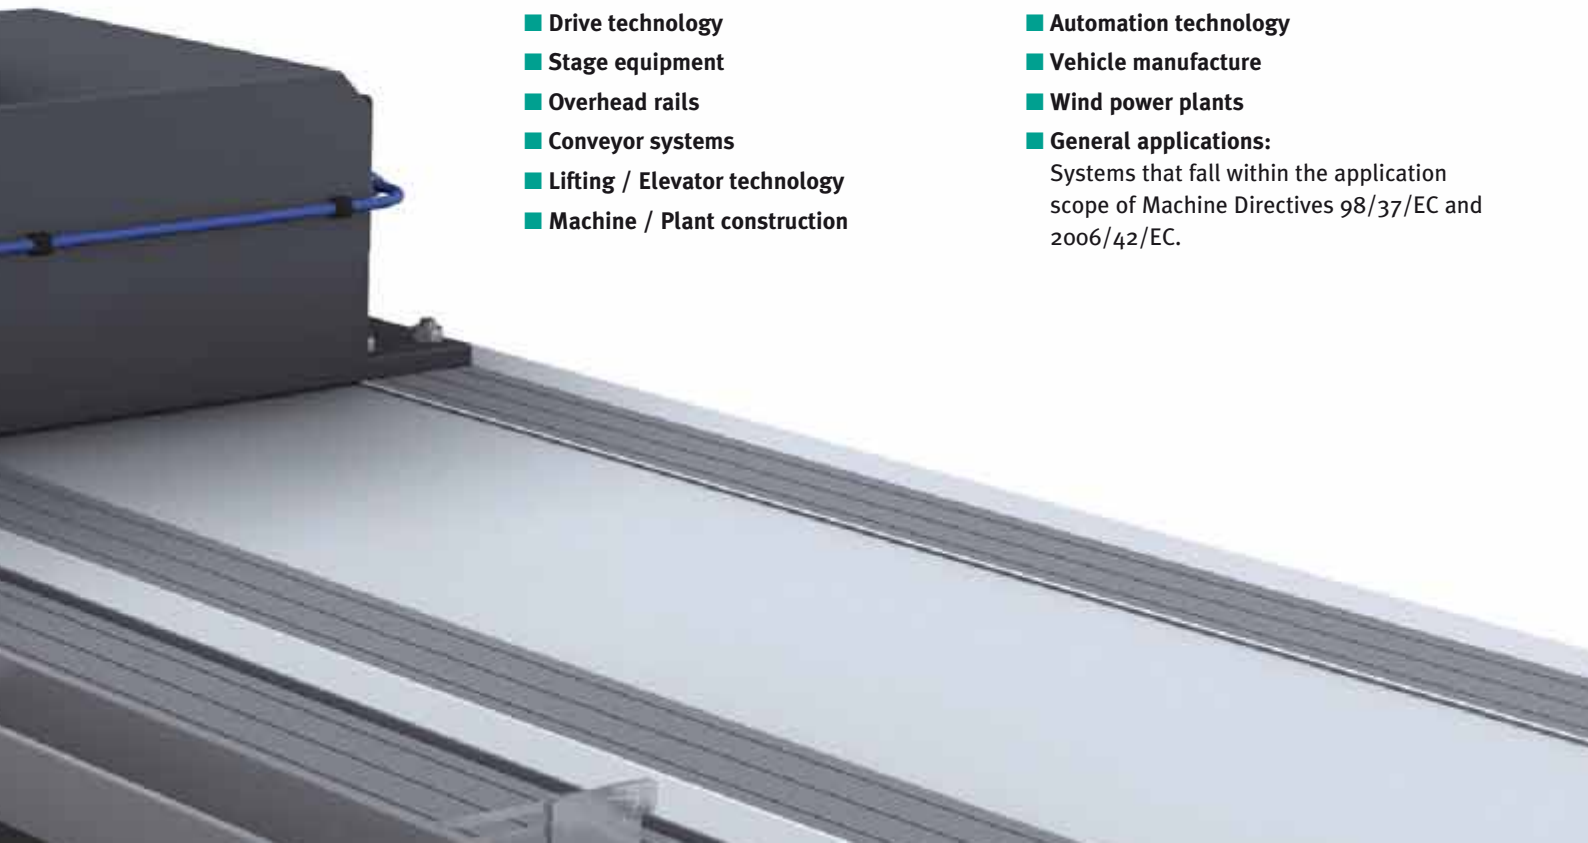

**PERFECT ROTATION FOR
MAXIMUM FUNCTIONAL SAFETY**

**SAFETY-ENCODERS
FROM PEPPERL+FUCHS**

ROTARY ENCODERS WITH FUNCTIONAL SAFETY

Plant manufacturers, system integrators and component manufacturers are faced with higher standards for functional safety due to an increase in the level of automation in machine and plant engineering. Some of the more common requirements include improvements in the functionality of conventional control systems and the capacity to meet high standards of functional safety offered by modern drive controllers. Reliable rotary encoders with a high level of functional safety have adopted a whole new meaning.

In response to these needs, Pepperl+Fuchs has developed a range of certified rotary encoders that incorporate innovative concepts to enable economical system integration. Using existing paths of communication, new ideas allow simple integration in systems with high safety categories up to SIL3 (according to IEC 61508).

SIL
IEC61508

APPLICATIONS

- Drive technology
- Stage equipment
- Overhead rails
- Conveyor systems
- Lifting / Elevator technology
- Machine / Plant construction
- Automation technology
- Vehicle manufacture
- Wind power plants
- General applications:
Systems that fall within the application scope of Machine Directives 98/37/EC and 2006/42/EC.