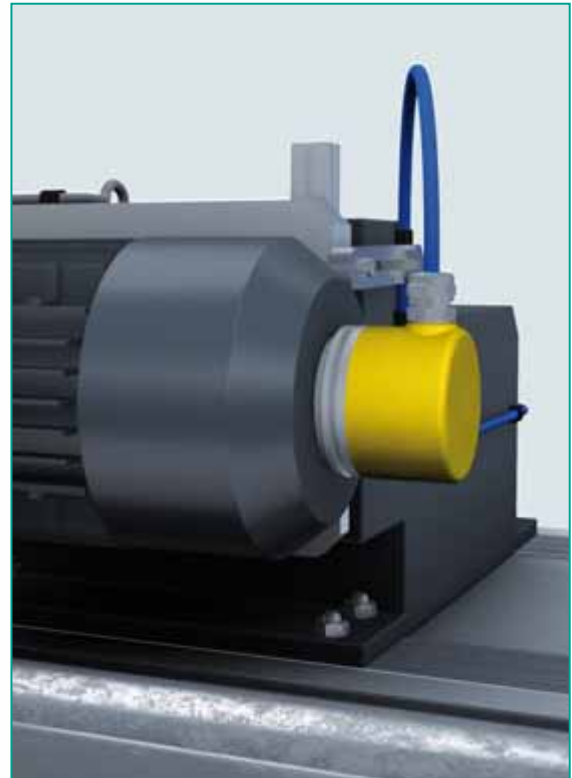

**PERFECT ROTATION FOR
MAXIMUM FUNCTIONAL SAFETY**

**SAFETY-ENCODERS
FROM PEPPERL+FUCHS**

ROTARY ENCODERS WITH FUNCTIONAL SAFETY

Plant manufacturers, system integrators and component manufacturers are faced with higher standards for functional safety due to an increase in the level of automation in machine and plant engineering. Some of the more common requirements include improvements in the functionality of conventional control systems and the capacity to meet high standards of functional safety offered by modern drive controllers. Reliable rotary encoders with a high level of functional safety have adopted a whole new meaning.

In response to these needs, Pepperl+Fuchs has developed a range of certified rotary encoders that incorporate innovative concepts to enable economical system integration. Using existing paths of communication, new ideas allow simple integration in systems with high safety categories up to SIL3 (according to IEC 61508).

SIL
IEC61508

APPLICATIONS

- Drive technology
- Stage equipment
- Overhead rails
- Conveyor systems
- Lifting / Elevator technology
- Machine / Plant construction
- Automation technology
- Vehicle manufacture
- Wind power plants
- General applications:
Systems that fall within the application scope of Machine Directives 98/37/EC and 2006/42/EC.