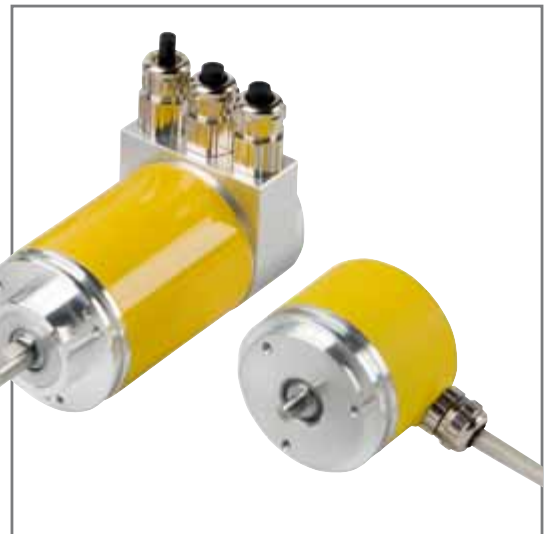

**PERFECT ROTATION FOR
MAXIMUM FUNCTIONAL SAFETY**

**SAFETY-ENCODERS
FROM PEPPERL+FUCHS**

ROTARY ENCODERS WITH FUNCTIONAL SAFETY

Plant manufacturers, system integrators and component manufacturers are faced with higher standards for functional safety due to an increase in the level of automation in machine and plant engineering. Some of the more common requirements include improvements in the functionality of conventional control systems and the capacity to meet high standards of functional safety offered by modern drive controllers. Reliable rotary encoders with a high level of functional safety have adopted a whole new meaning.

In response to these needs, Pepperl+Fuchs has developed a range of certified rotary encoders that incorporate innovative concepts to enable economical system integration. Using existing paths of communication, new ideas allow simple integration in systems with high safety categories up to SIL3 (according to IEC 61508).