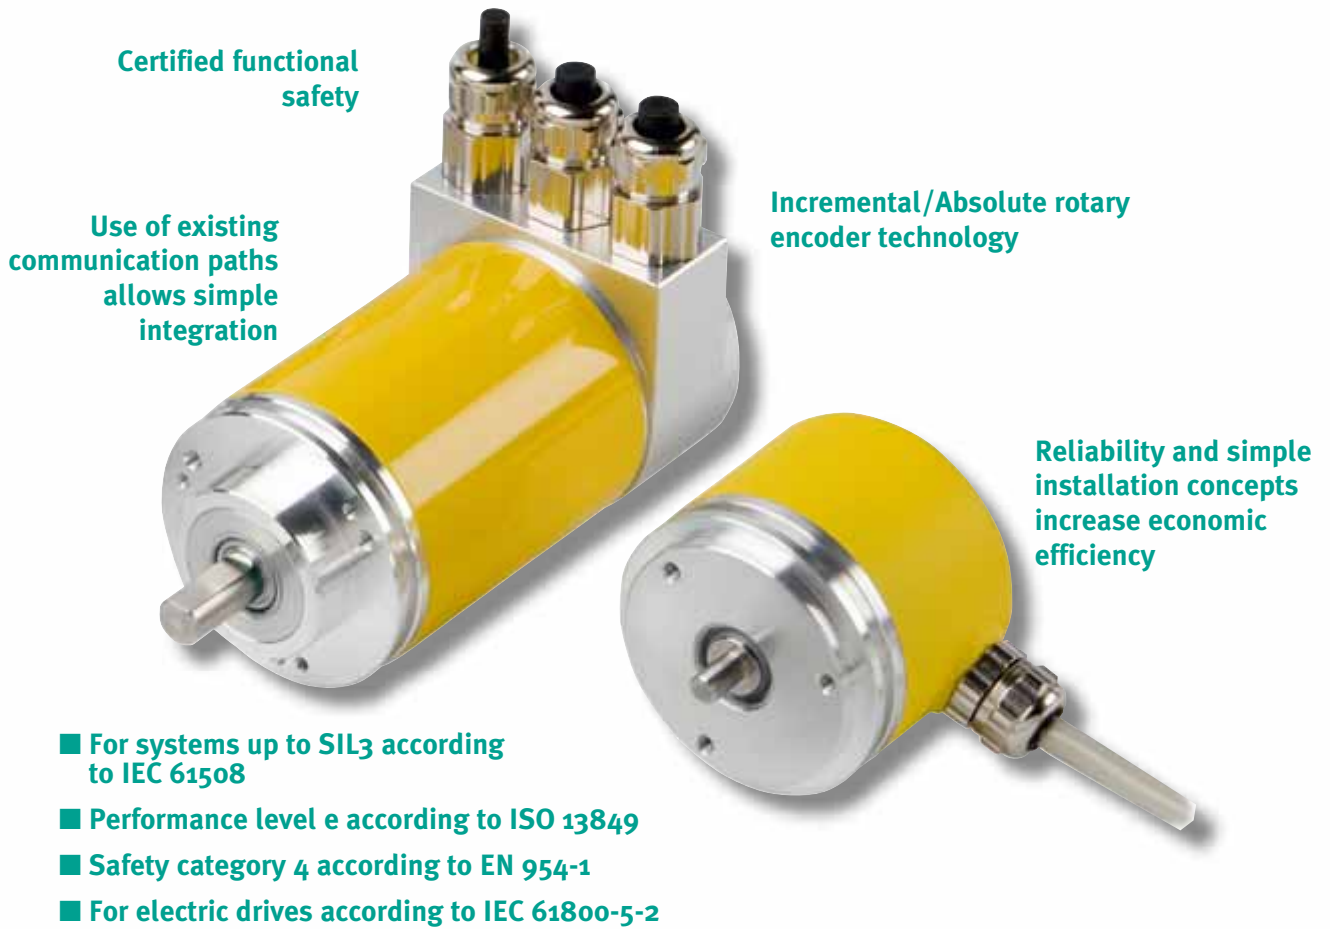

**PERFECT ROTATION FOR
MAXIMUM FUNCTIONAL SAFETY**

**SAFETY-ENCODERS
FROM PEPPERL+FUCHS**

ROTARY ENCODERS WITH FUNCTIONAL SAFETY

Plant manufacturers, system integrators and component manufacturers are faced with higher standards for functional safety due to an increase in the level of automation in machine and plant engineering. Some of the more common requirements include improvements in the functionality of conventional control systems and the capacity to meet high standards of functional safety offered by modern drive controllers. Reliable rotary encoders with a high level of functional safety have adopted a whole new meaning.

In response to these needs, Pepperl+Fuchs has developed a range of certified rotary encoders that incorporate innovative concepts to enable economical system integration. Using existing paths of communication, new ideas allow simple integration in systems with high safety categories up to SIL3 (according to IEC 61508).

SIL
IEC61508

APPLICATIONS

- Drive technology
- Stage equipment
- Overhead rails
- Conveyor systems
- Lifting / Elevator technology
- Machine / Plant construction
- Automation technology
- Vehicle manufacture
- Wind power plants
- General applications:
Systems that fall within the application scope of Machine Directives 98/37/EC and 2006/42/EC.